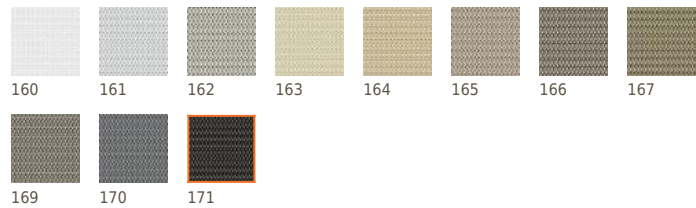

Prism

6621W | 171

\$36

Contents: 100% Xorel

COLORS

Product Specifications

Use

Wallcoverings

Width

52" (132 cm)

Backing

X-Protect™ Wall

Brand

Xorel®

Alternate Uses

Panels, Upholstery