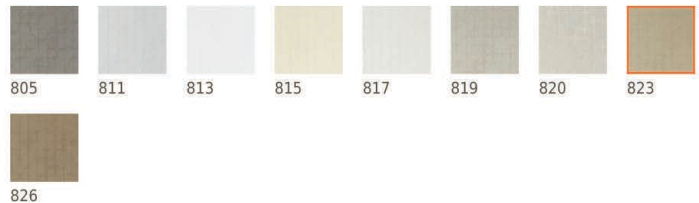

## Fragment Emboss

6263W | 823

**\$43**

With a deliberately irregular geometric motif, Fragment Emboss turns a diagonal grid into an artful and sophisticated texture.

**Contents:** 100% Xorel® (80% Biobased PE, 20% PE)

### COLORS