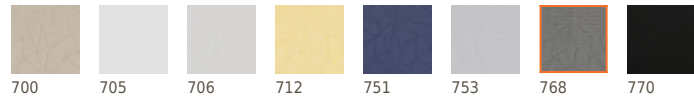

## Fractal Emboss

6261W | 768

**\$43**

Fractal Emboss features geometric shapes that create an intriguing architectural pattern and a subtle 3D illusion.

**Contents:** 100% IFR Xorel®

### COLORS