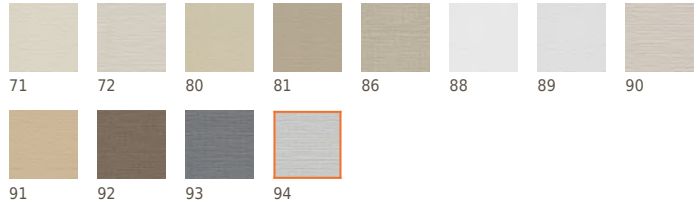

Flux

6557W | 94

\$39

Contents: 100% IFR Xorel

COLORS

Product Specifications

Use

Wallcoverings

Width

52" (132 cm)

Backing

X-Protect™ Wall

Brand

Xorel®

Alternate Uses

Panels, Upholstery